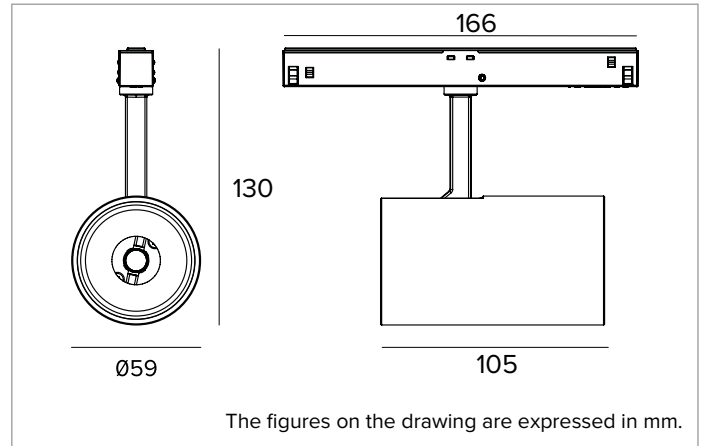

SOURCE

High efficiency Chip on Board LED Ra90. 3500K on request.

Energy efficiency class: E

Nominal power: 14W

Nominal flux: 2018lm

Colour rendering index: 90

Rf: 90

Rg: 98

CCT nominal: 4000K

SDCM: 1.5

Lifetime (L80/B10): >50000h tq +25°C

ILLUMINOTECHNICAL CHARACTERISTICS

MWFL - precision optics with a black silicone cut off ring. Version with a transparent PMMA lens.

Optic: LENS

Beam angles: MWFL

Optical efficiency: 86%

Fixture flux: 1727lm

Luminous efficacy: 115lm/W

Photobiological safety: Compliant with RG1 low risk group

MECHANICAL CHARACTERISTICS

Painted die-cast aluminium body. The optical unit can be adjusted from 0° a 90° on the vertical plane and 360° on the horizontal plane with friction locking system.

Colour and finish: Plaster white

Dimensions: D=59mm

Weight: 0.2Kg

Version: LONG ARM ON-OFF

Degree of protection: IP20

ELECTRICAL CHARACTERISTICS

Electronic ON-OFF power supply for track.

Fixture Power: 15W

Power supply: 48Vdc

Insulation Class: CLASS 3

Class F: YES

SAFE FLICKER: PstLM=<1 and SVM=<0.4 (IEC TR 61547-1 and IEC TR 63158), to ensure a more comfortable and safe light

Ambient temperature: 0°C / +25°C

INSTALLATION

Long bracket version for insertion into the trimless deep track version. Quick coupling system for mounting the product on the track.

NOTES

Not polarized fixture. The arm is and the adapter are supplied in the same colour as the body of the projector. 110-277Vac version available on request.

WARRANTY

5 years.

WARNING

Luminaire designed for disposal/recycling at end-of-life. Replaceable (LED only) light source by a professional. Replaceable control gear by a professional.

Due to the technological evolution of the electronic components, the data provided may be updated, and as such, confirmation must be requested during the order process.

Luminous flux and power supply have +/-10% tolerances with respect to the indicated value. tq +25°C (CIE 121).

We reserve the right to make technical changes.

Targetti Sankey S.r.l.
Via Pratese, 164
50145 Firenze - Italy
Tel: +39 055 37911
targetti.com
targetti@targetti.com

CCIAA Firenze
Share Capital:
€ 500.000,00
VAT N. (IT):
01537660480
R.E.A: FI-275656

TARGETTI